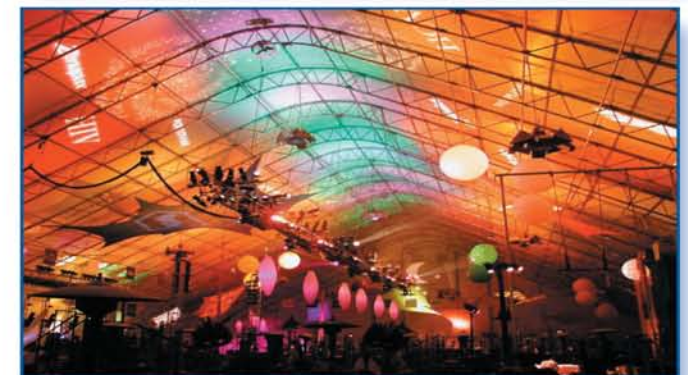

The new Cover-All TITAN offers a new dimension of creativity to event planners